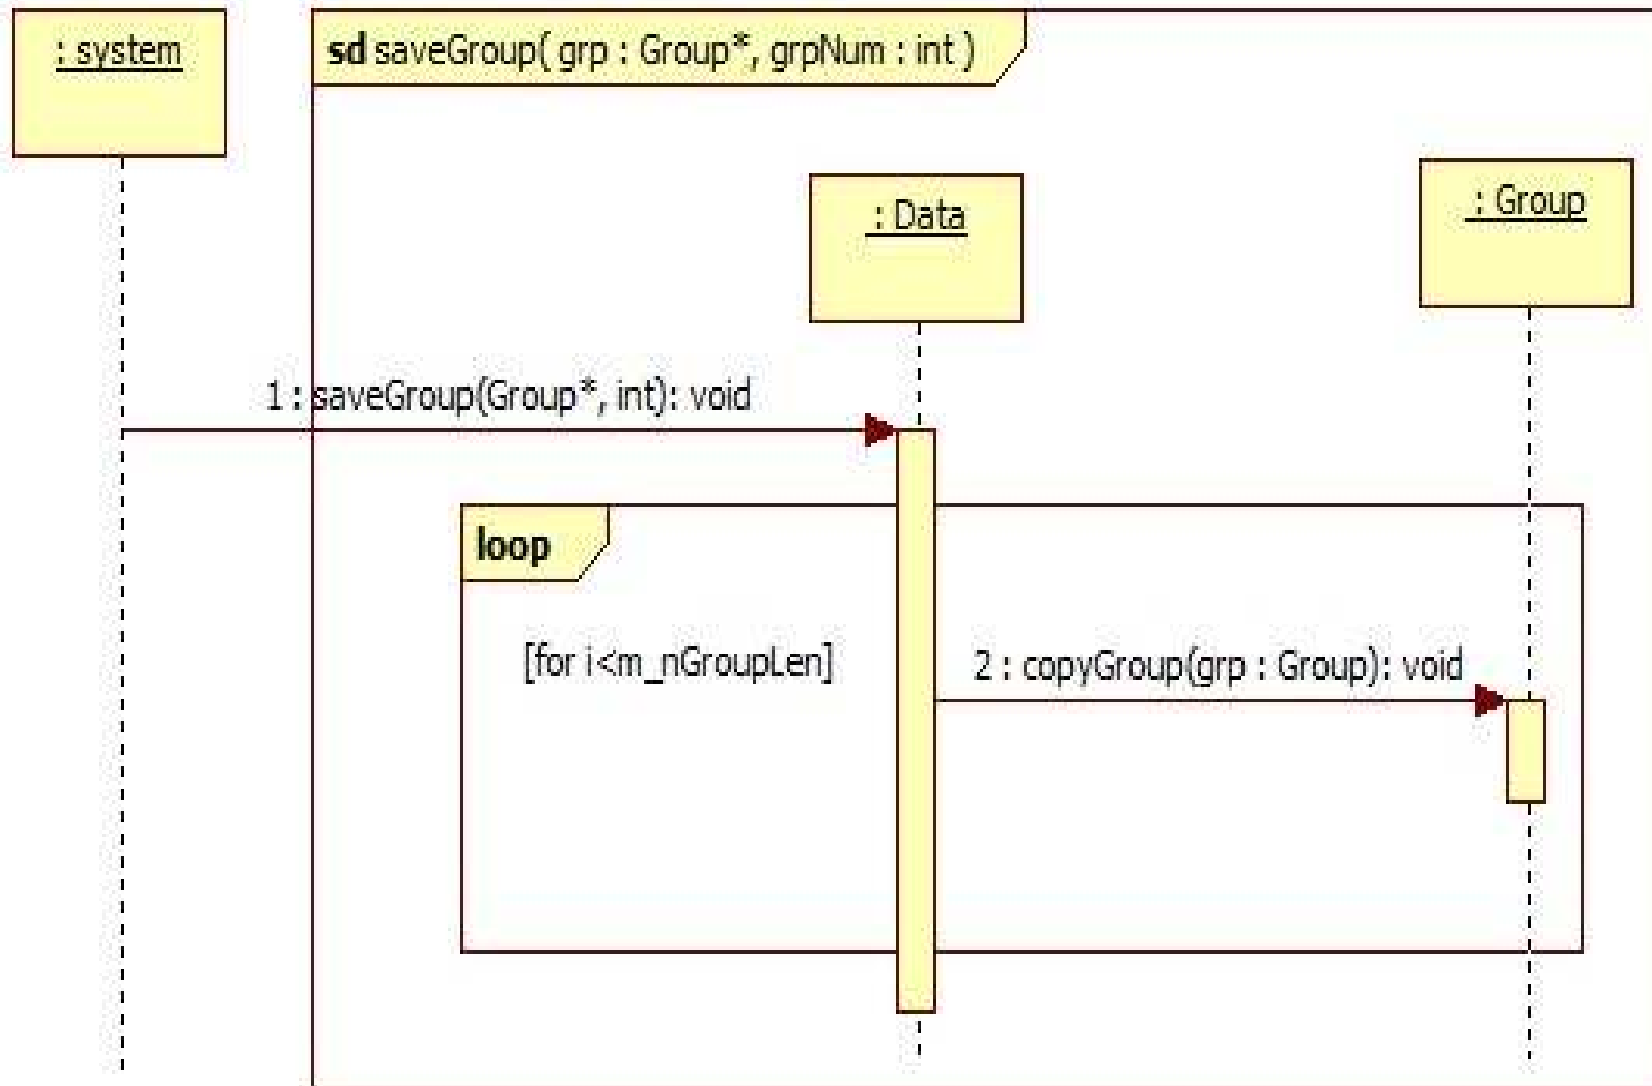

recurResult

saveFile

ShowSaveDlg

saveGroup

setData

setSubject

setSubTime

setTimeStr