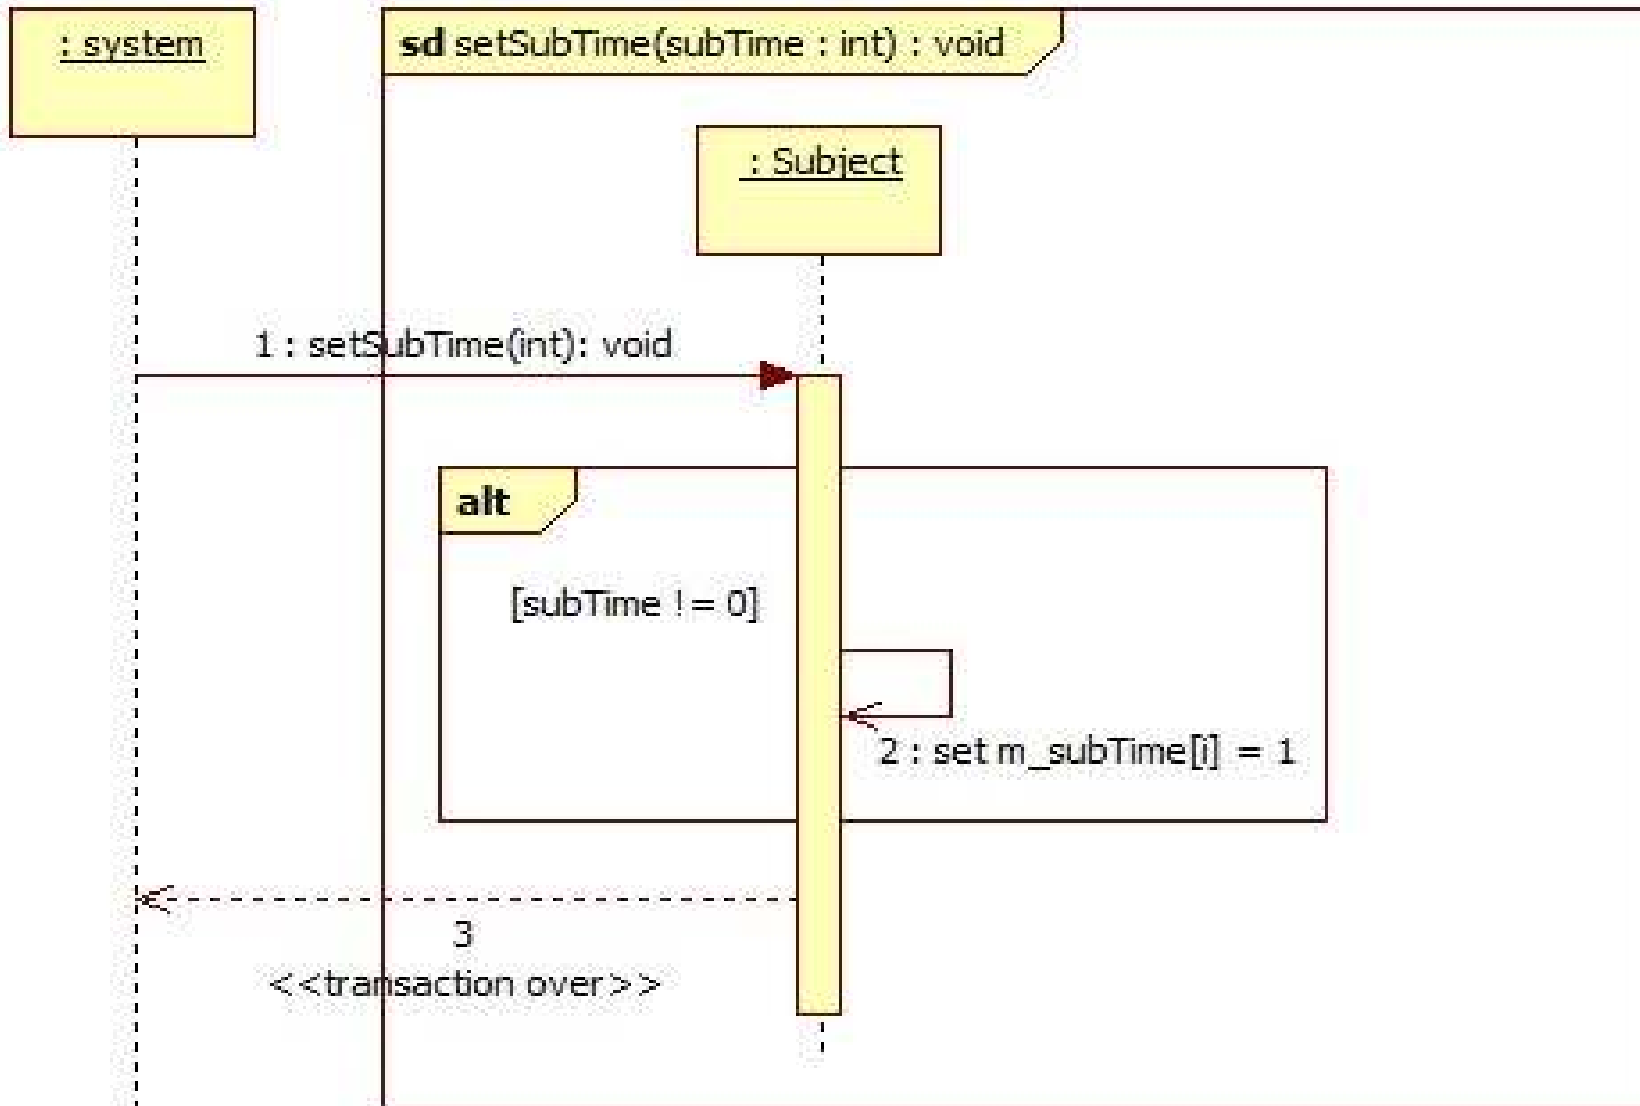

recurResult

saveFile

ShowSaveDlg

saveGroup

setData

setSubject

setSubTime

setTimeStr