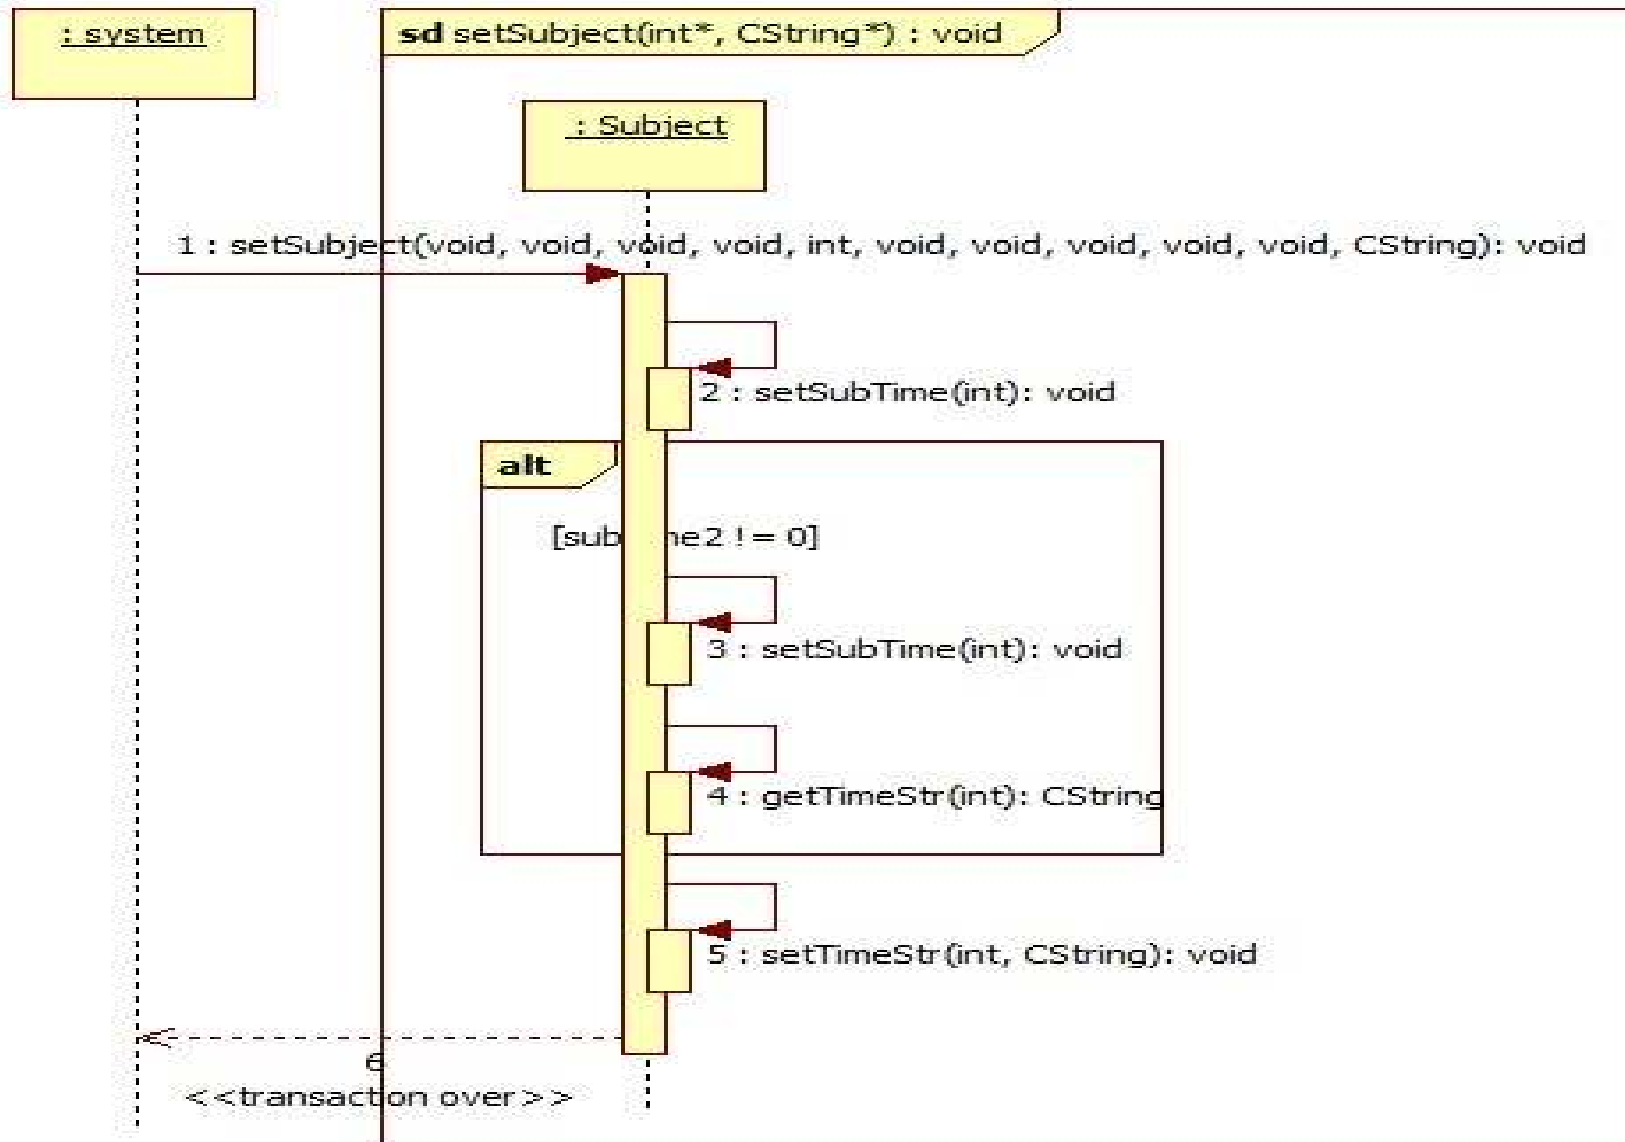

recurResult

saveFile

ShowSaveDlg

saveGroup

setData

setSubject

setSubTime

setTimeStr