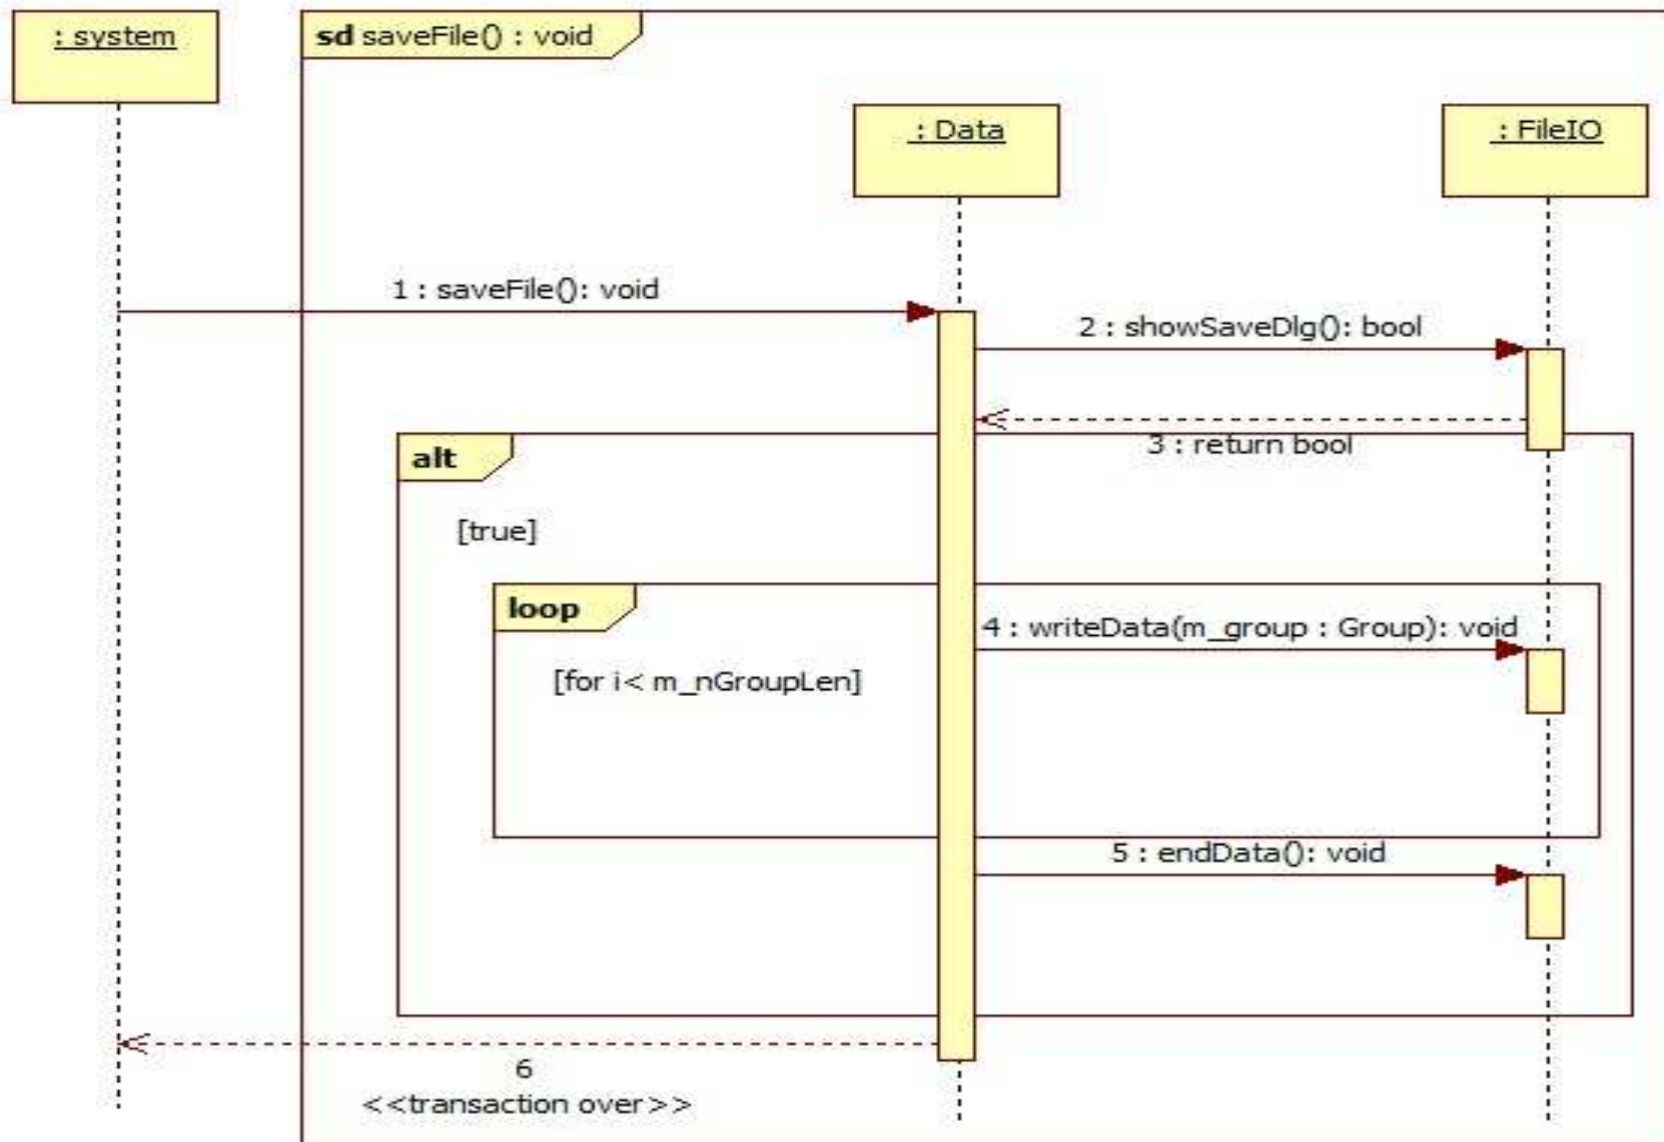

recurResult

saveFile

ShowSaveDlg

saveGroup

setData

setSubject

setSubTime

setTimeStr