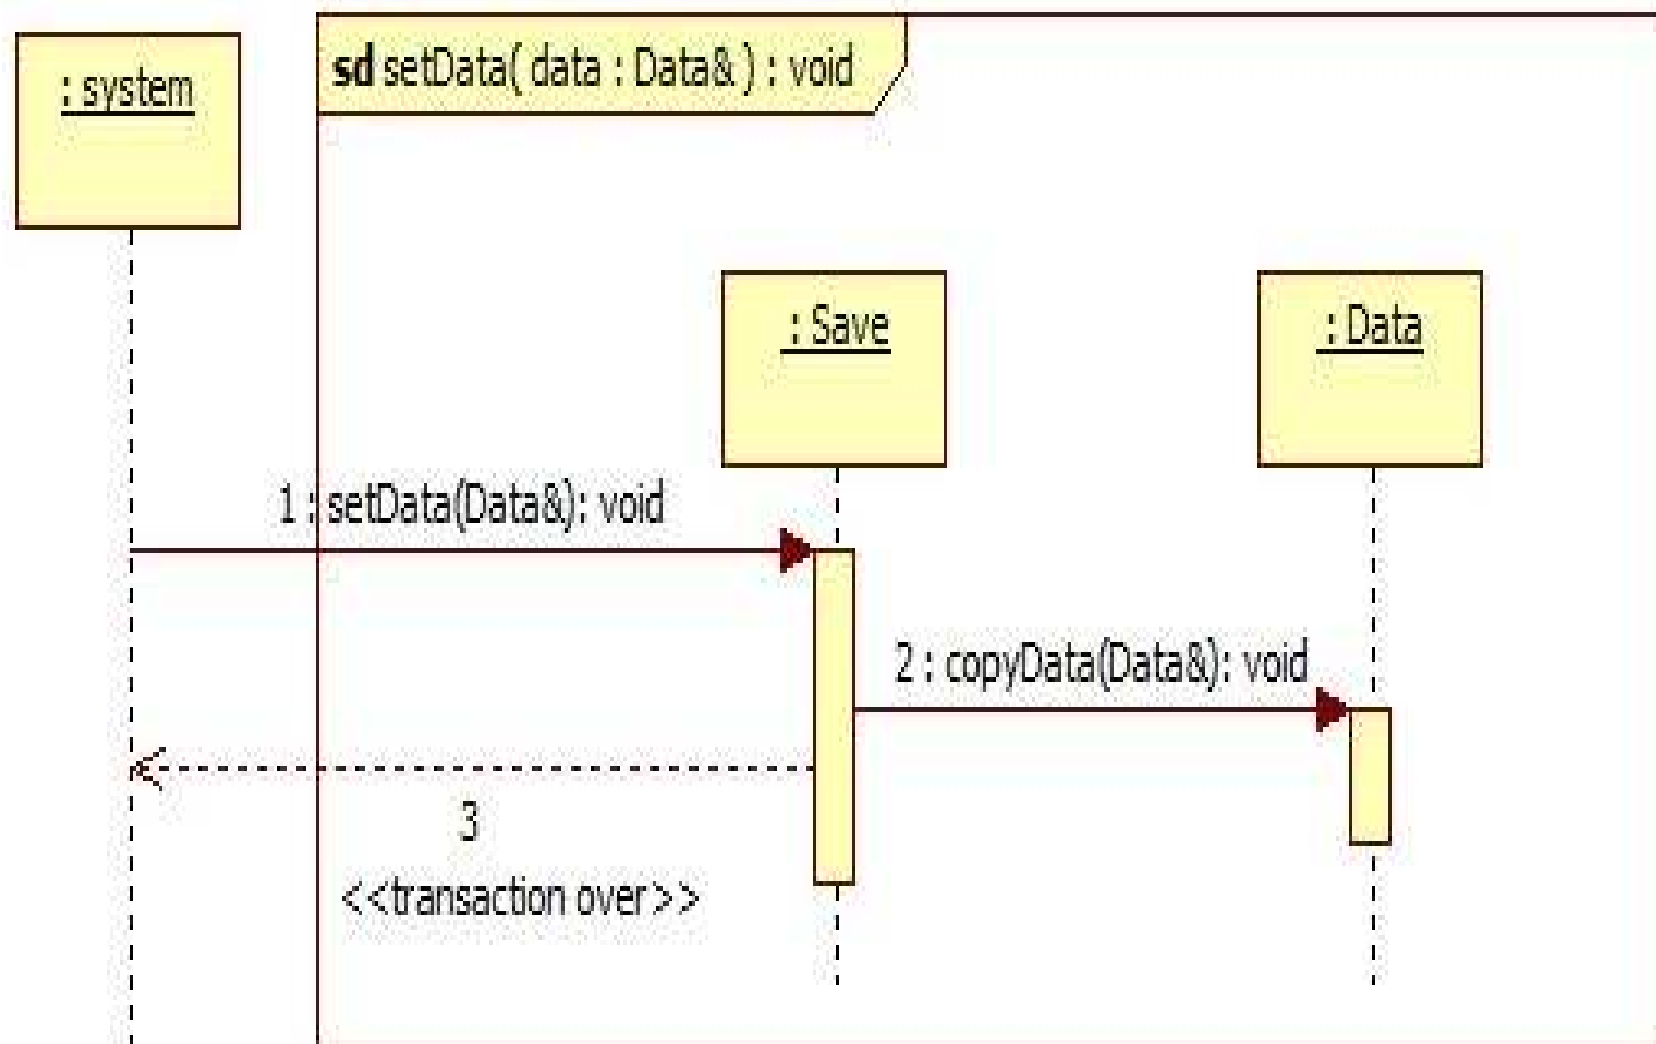

recurResult

saveFile

ShowSaveDlg

saveGroup

setData

setSubject

setSubTime

setTimeStr