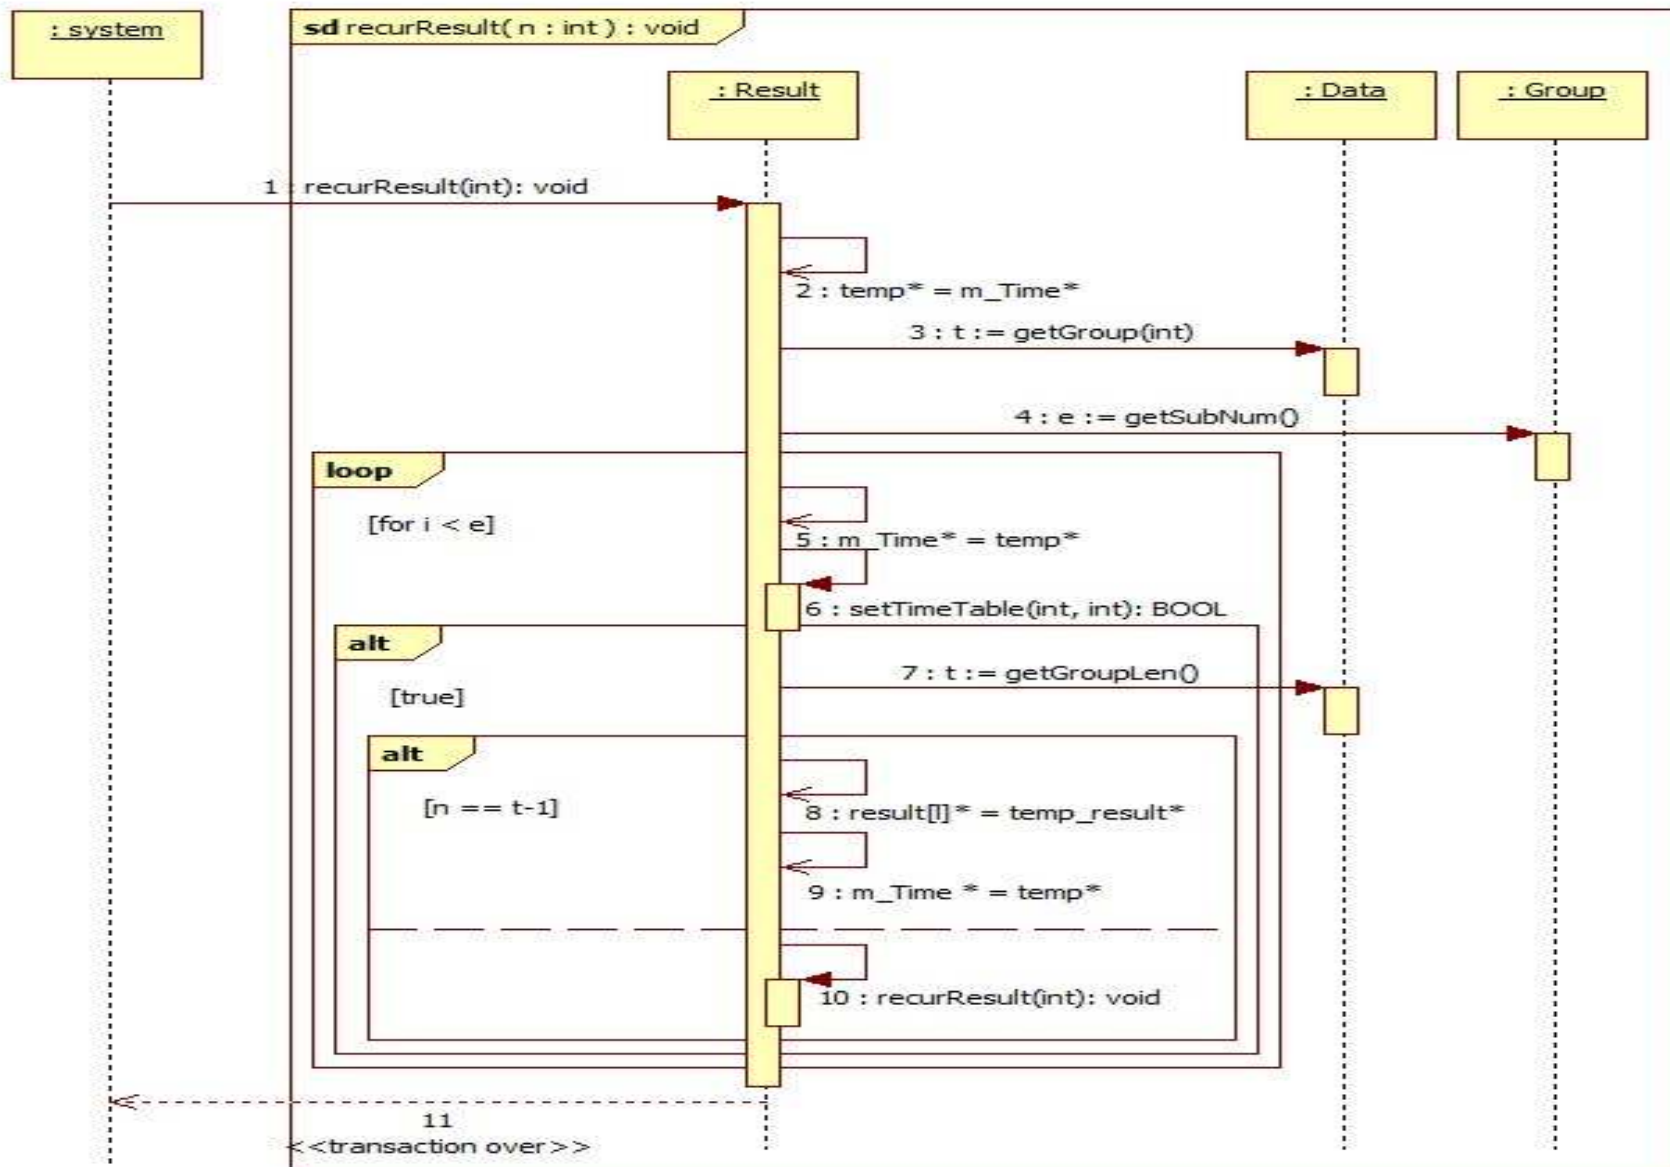

recurResult

saveFile

ShowSaveDlg

saveGroup

setData

setSubject

setSubTime

setTimeStr