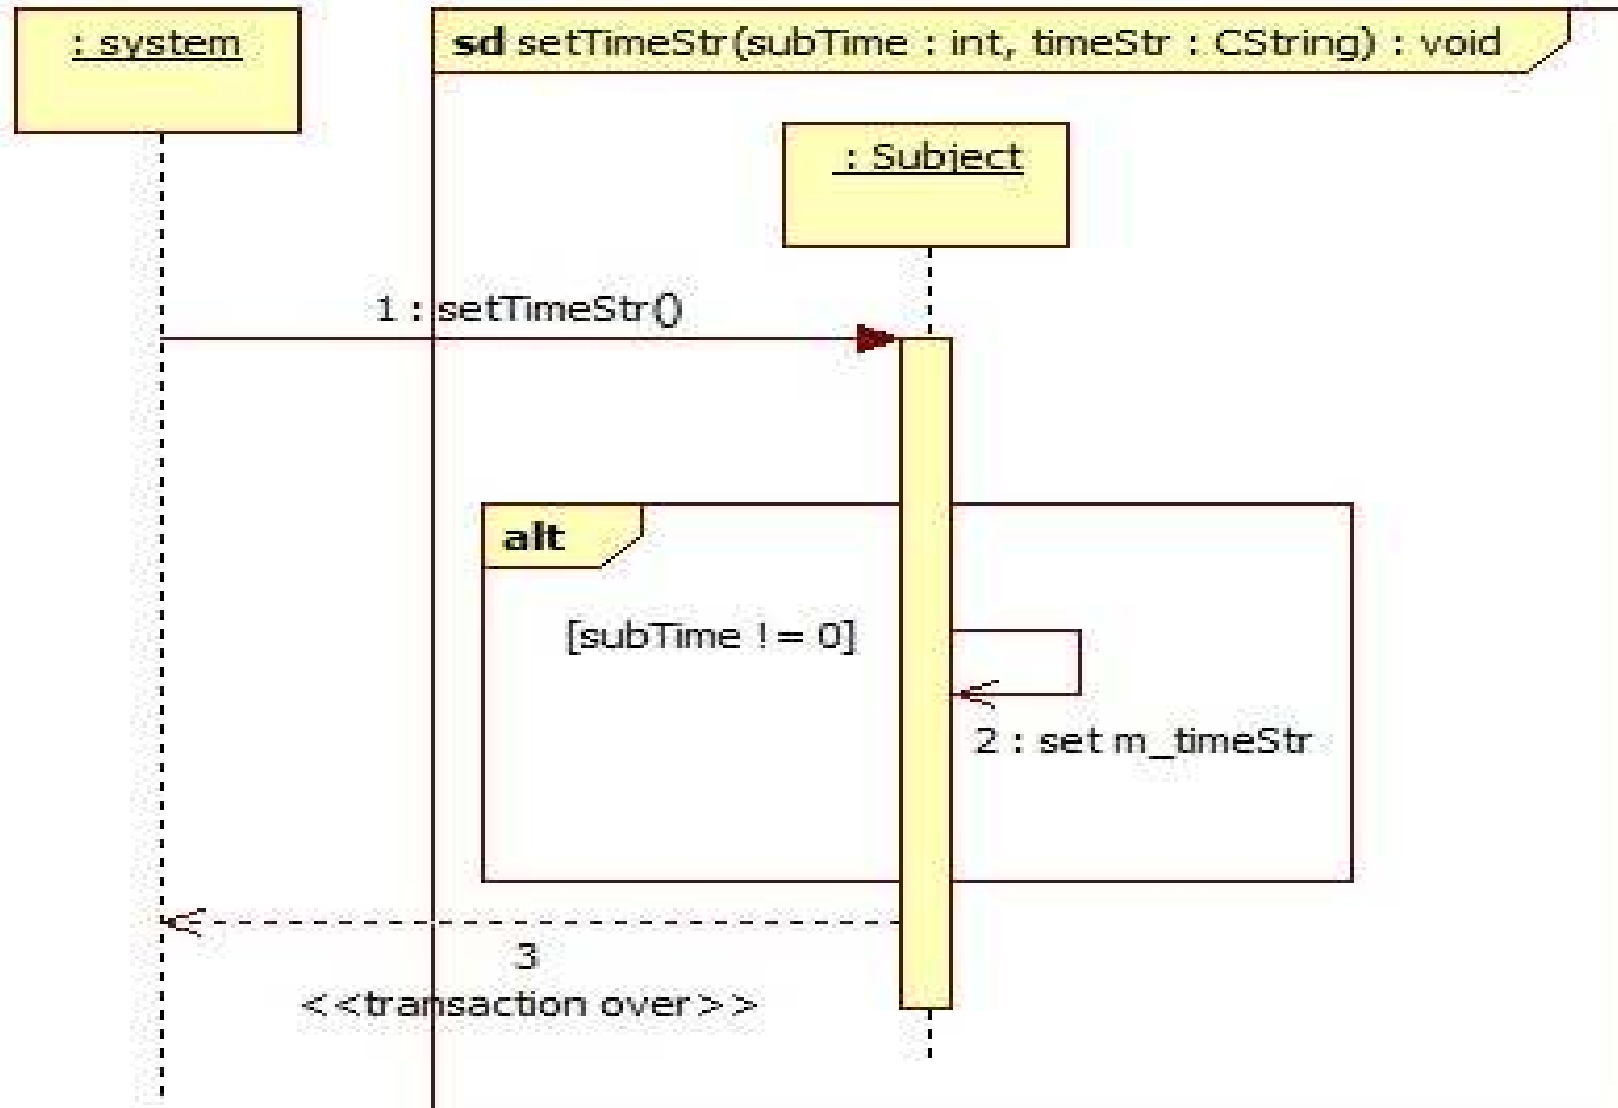

recurResult

saveFile

ShowSaveDlg

saveGroup

setData

setSubject

setSubTime

setTimeStr