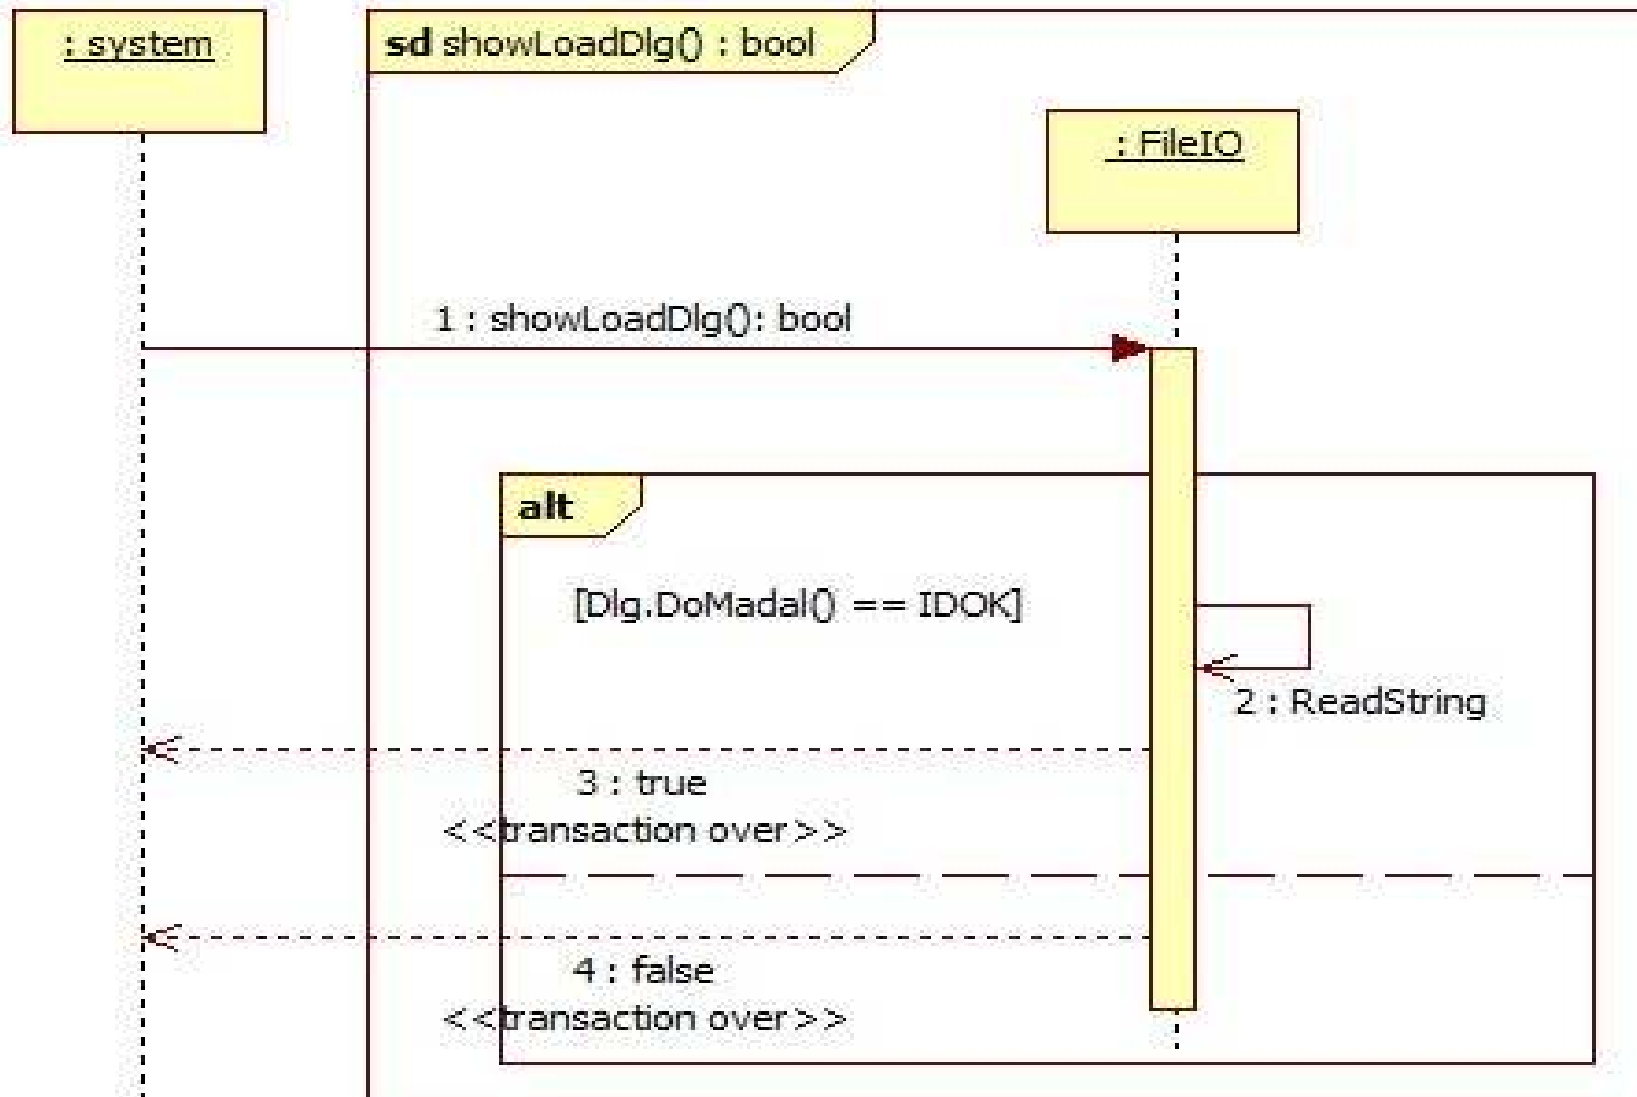

showLoadDlg