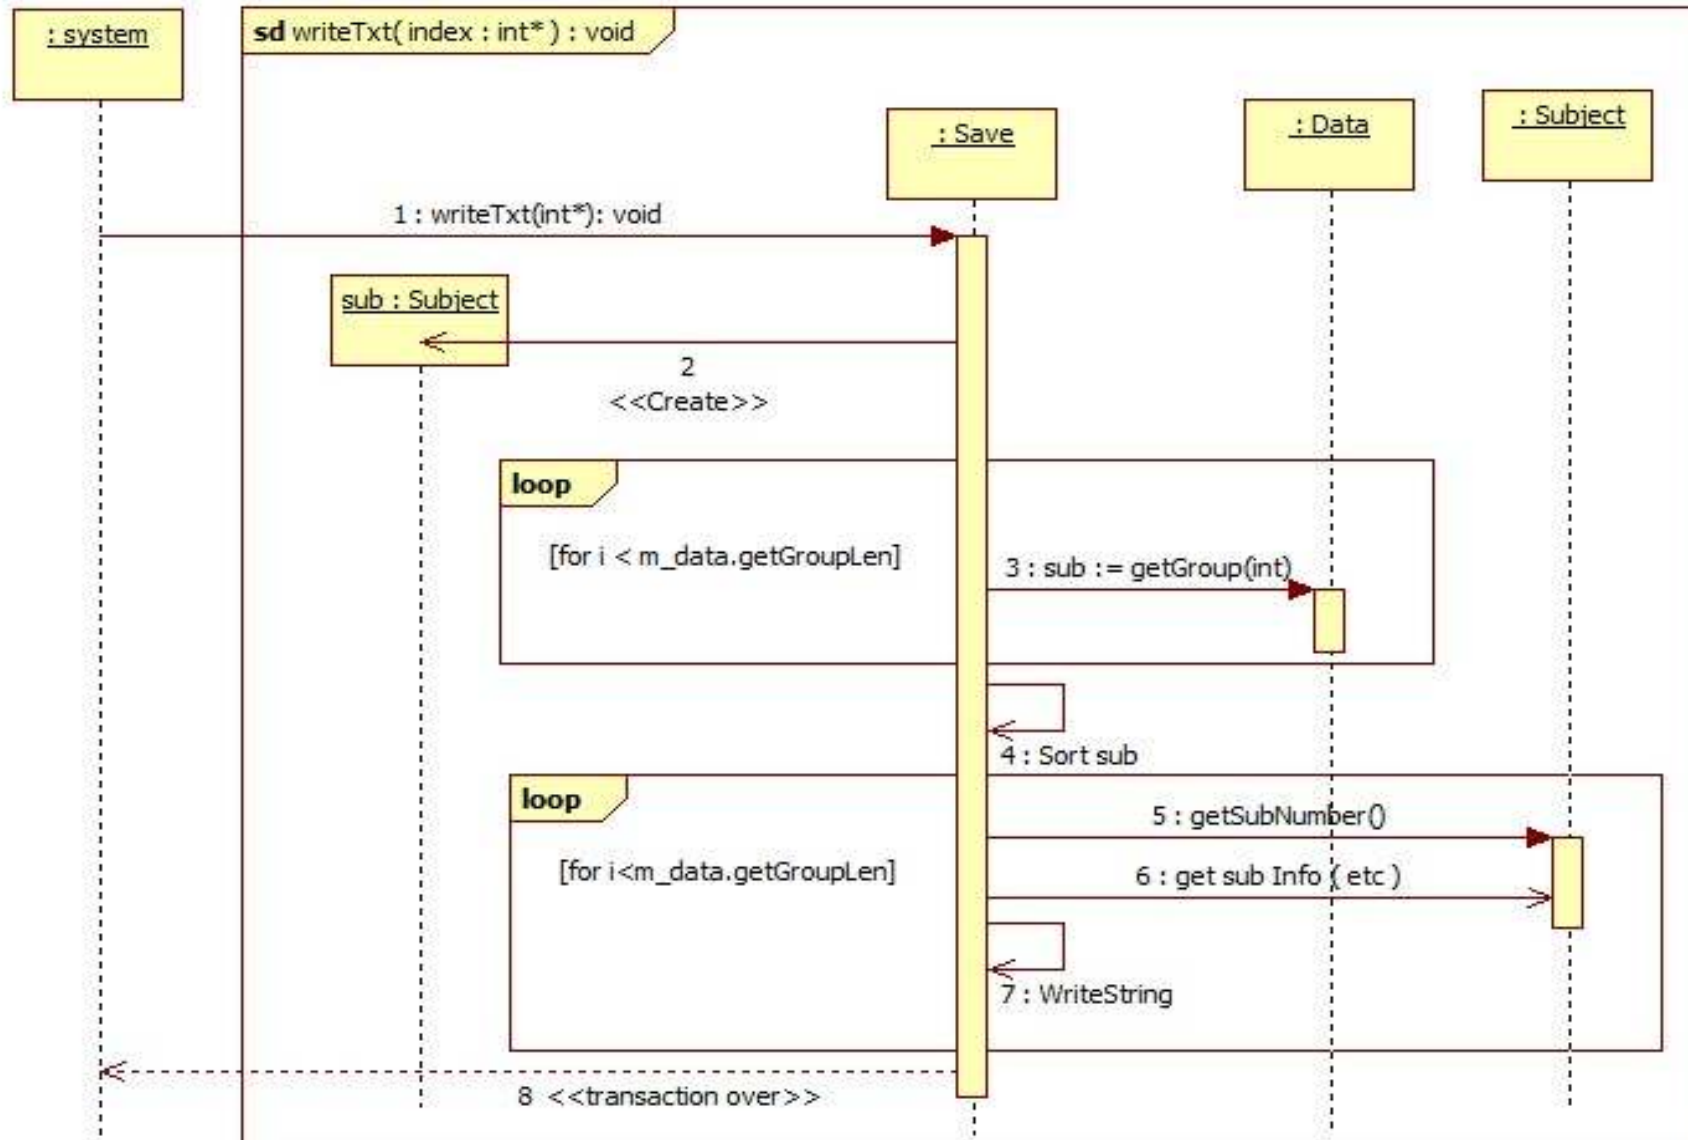

recurResult

saveFile

ShowSaveDlg

saveGroup

setData

setSubject

setSubTime

setTimeStr

setTimeTable

showJpgSaveDlg

showLoadDlg

showSaveDlg

writeData

writeJPG

writeTable

writeTxt

CLASS DIAGRAM

THANK YOU