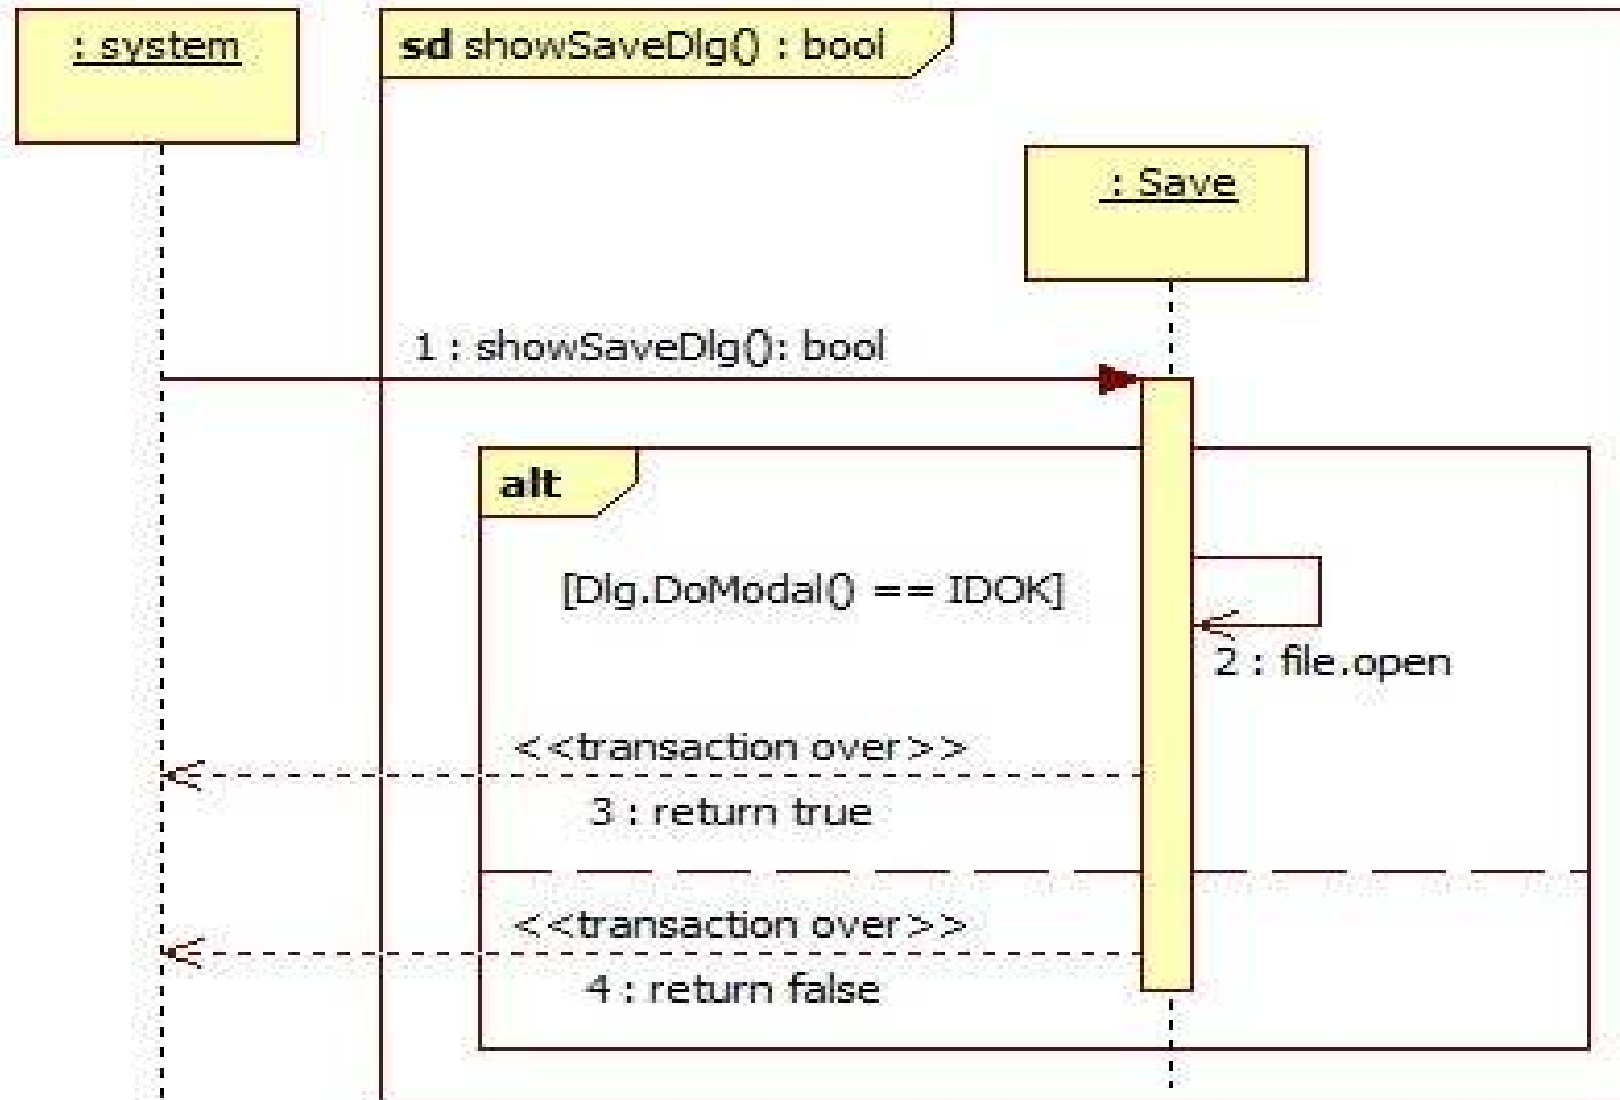

recurResult

saveFile

ShowSaveDlg

saveGroup

setData

setSubject

setSubTime

setTimeStr