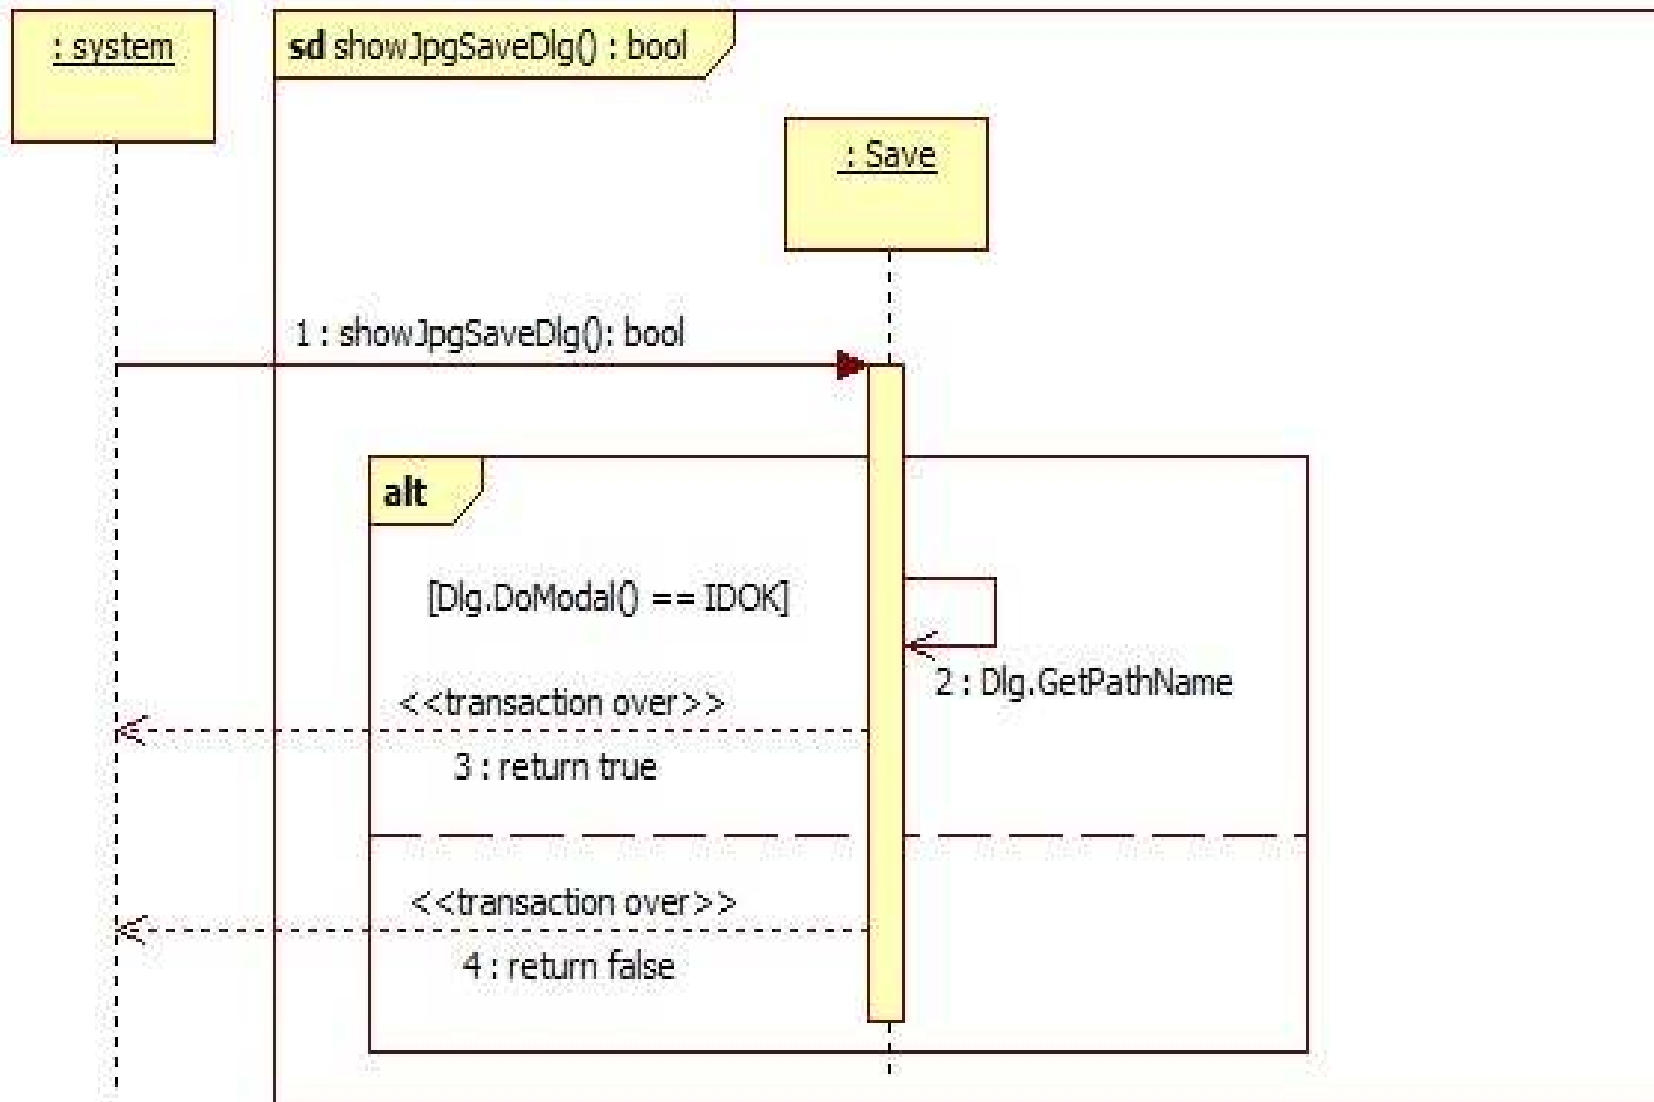

showJpgSaveDlg