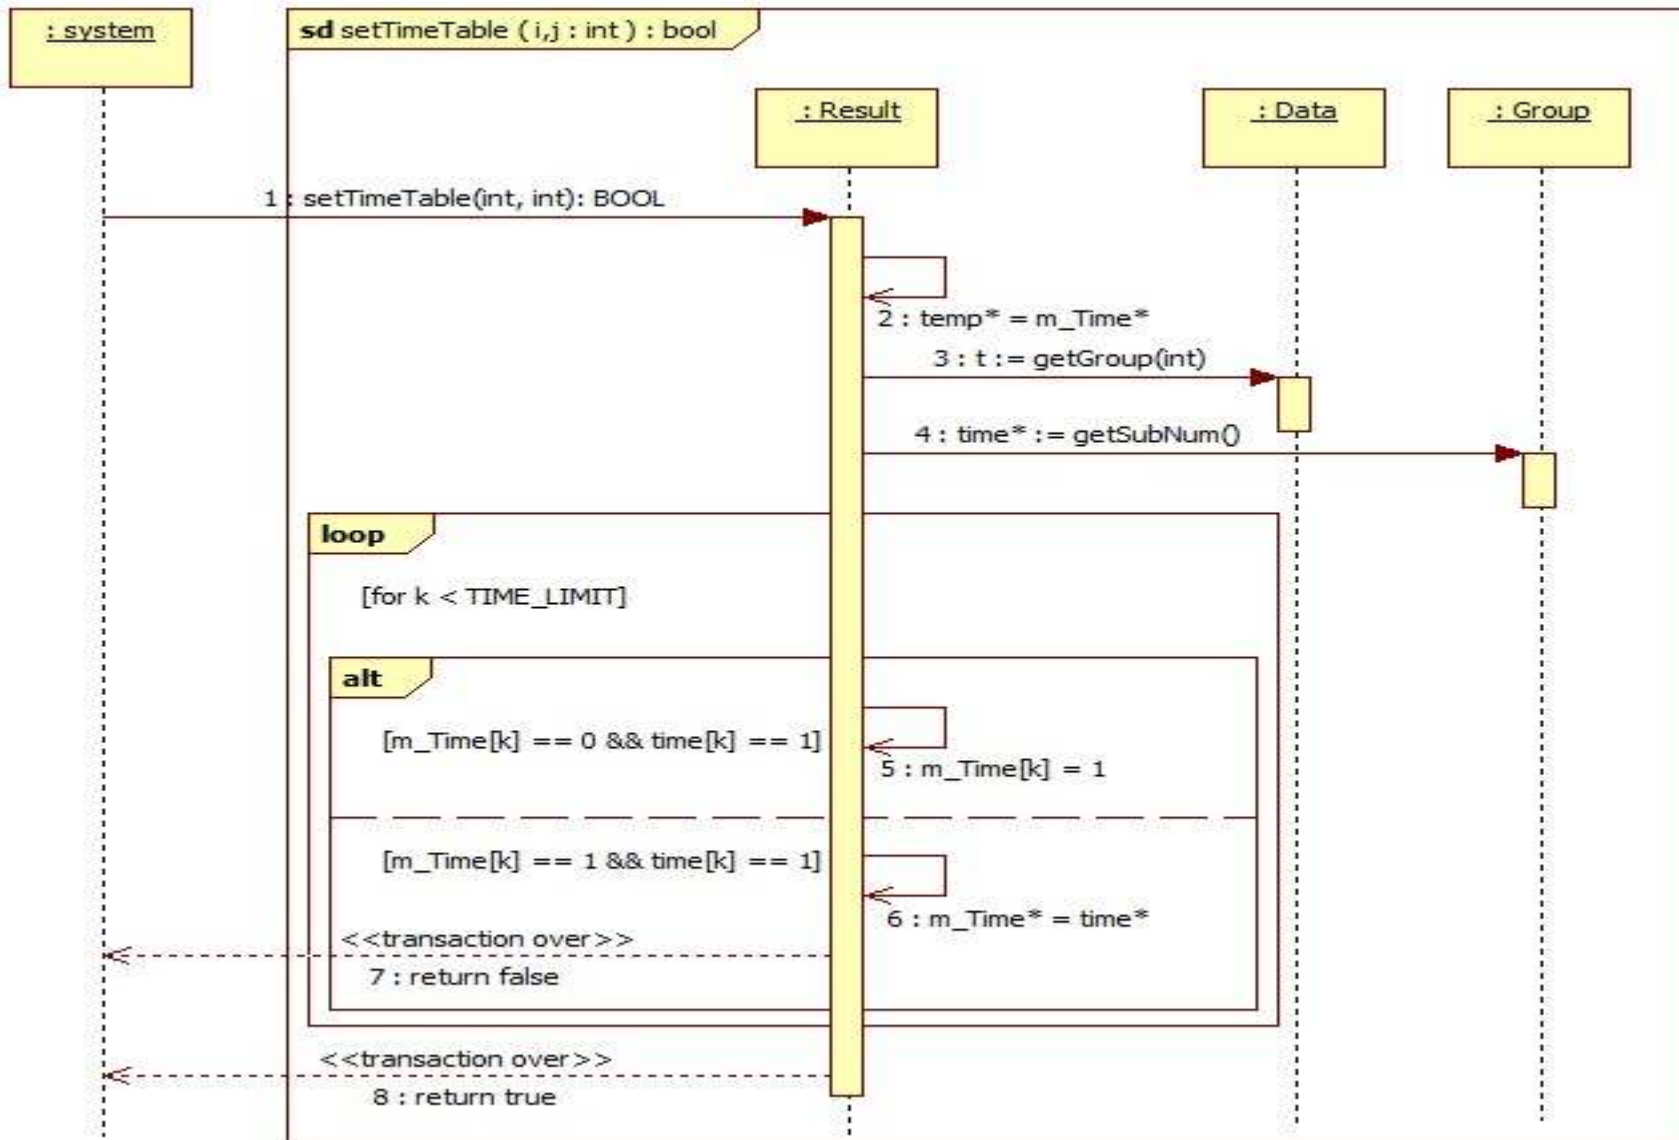

recurResult

saveFile

ShowSaveDlg

saveGroup

setData

setSubject

setSubTime

setTimeStr

setTimeTable

showJpgSaveDlg

showLoadDlg

showSaveDlg

writeData

writeJPG

writeTable

writeTxt