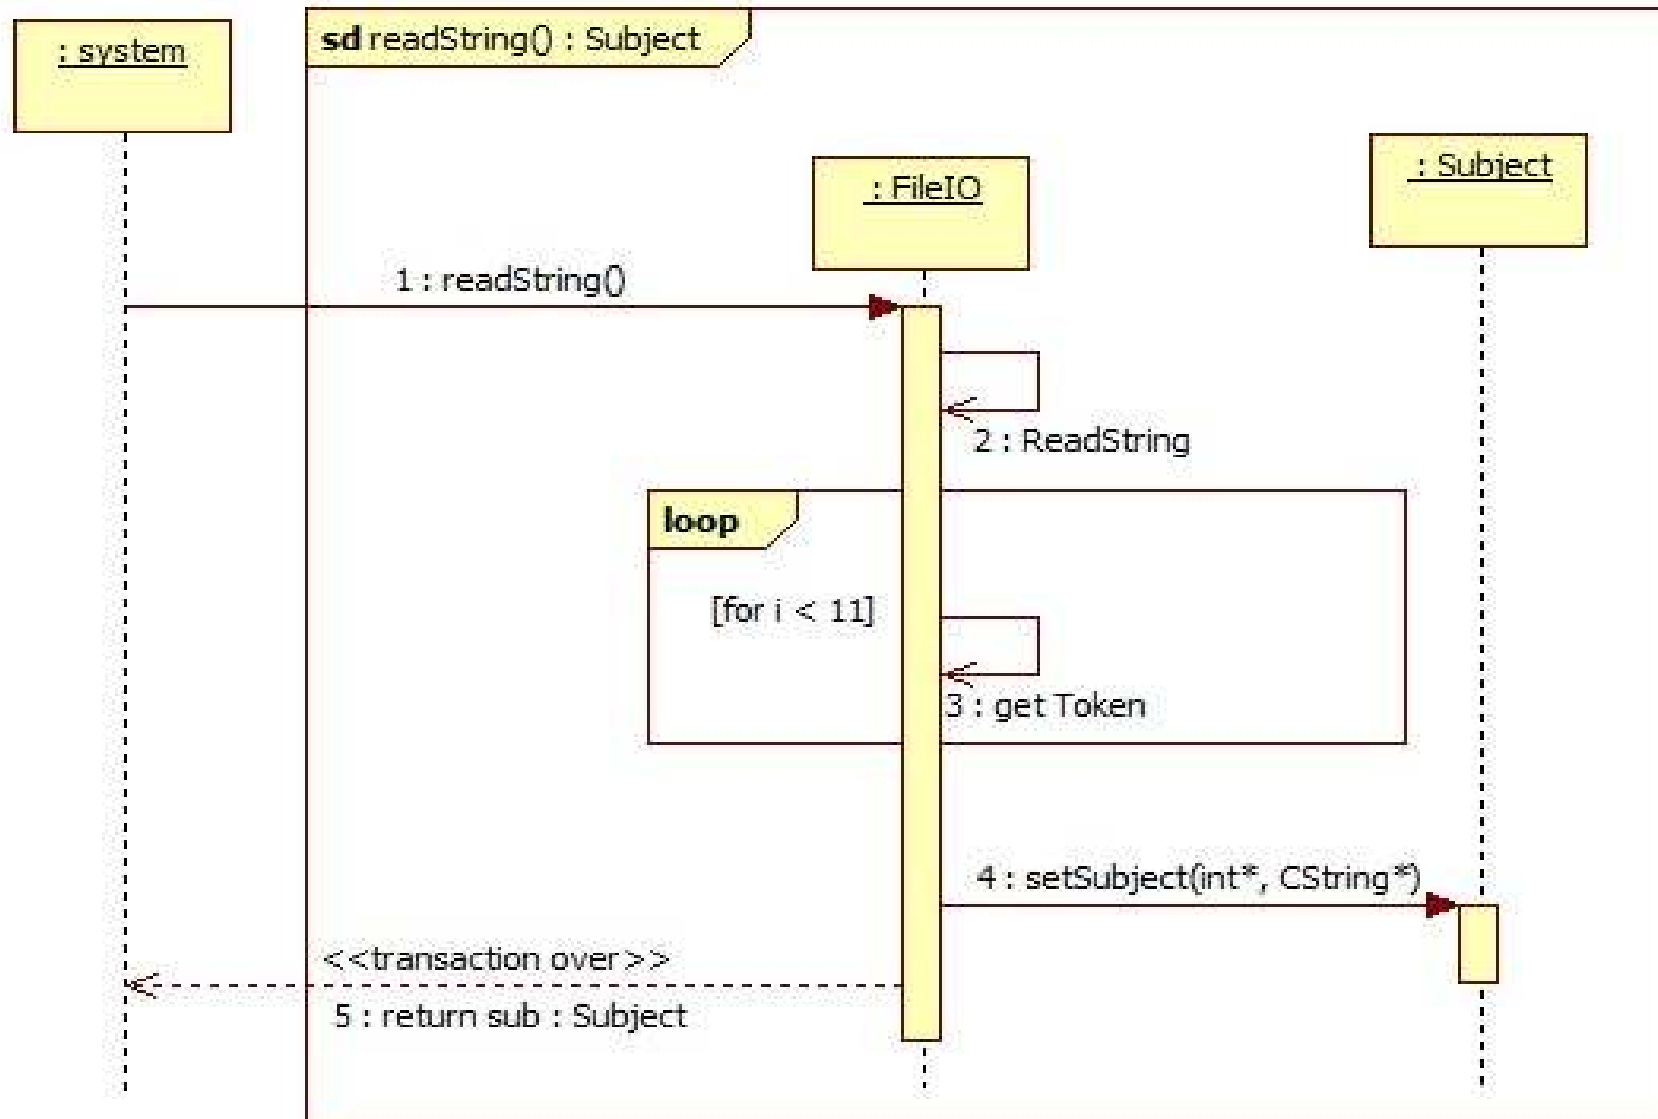

recurResult

saveFile

ShowSaveDlg

saveGroup

setData

setSubject

setSubTime

setTimeStr