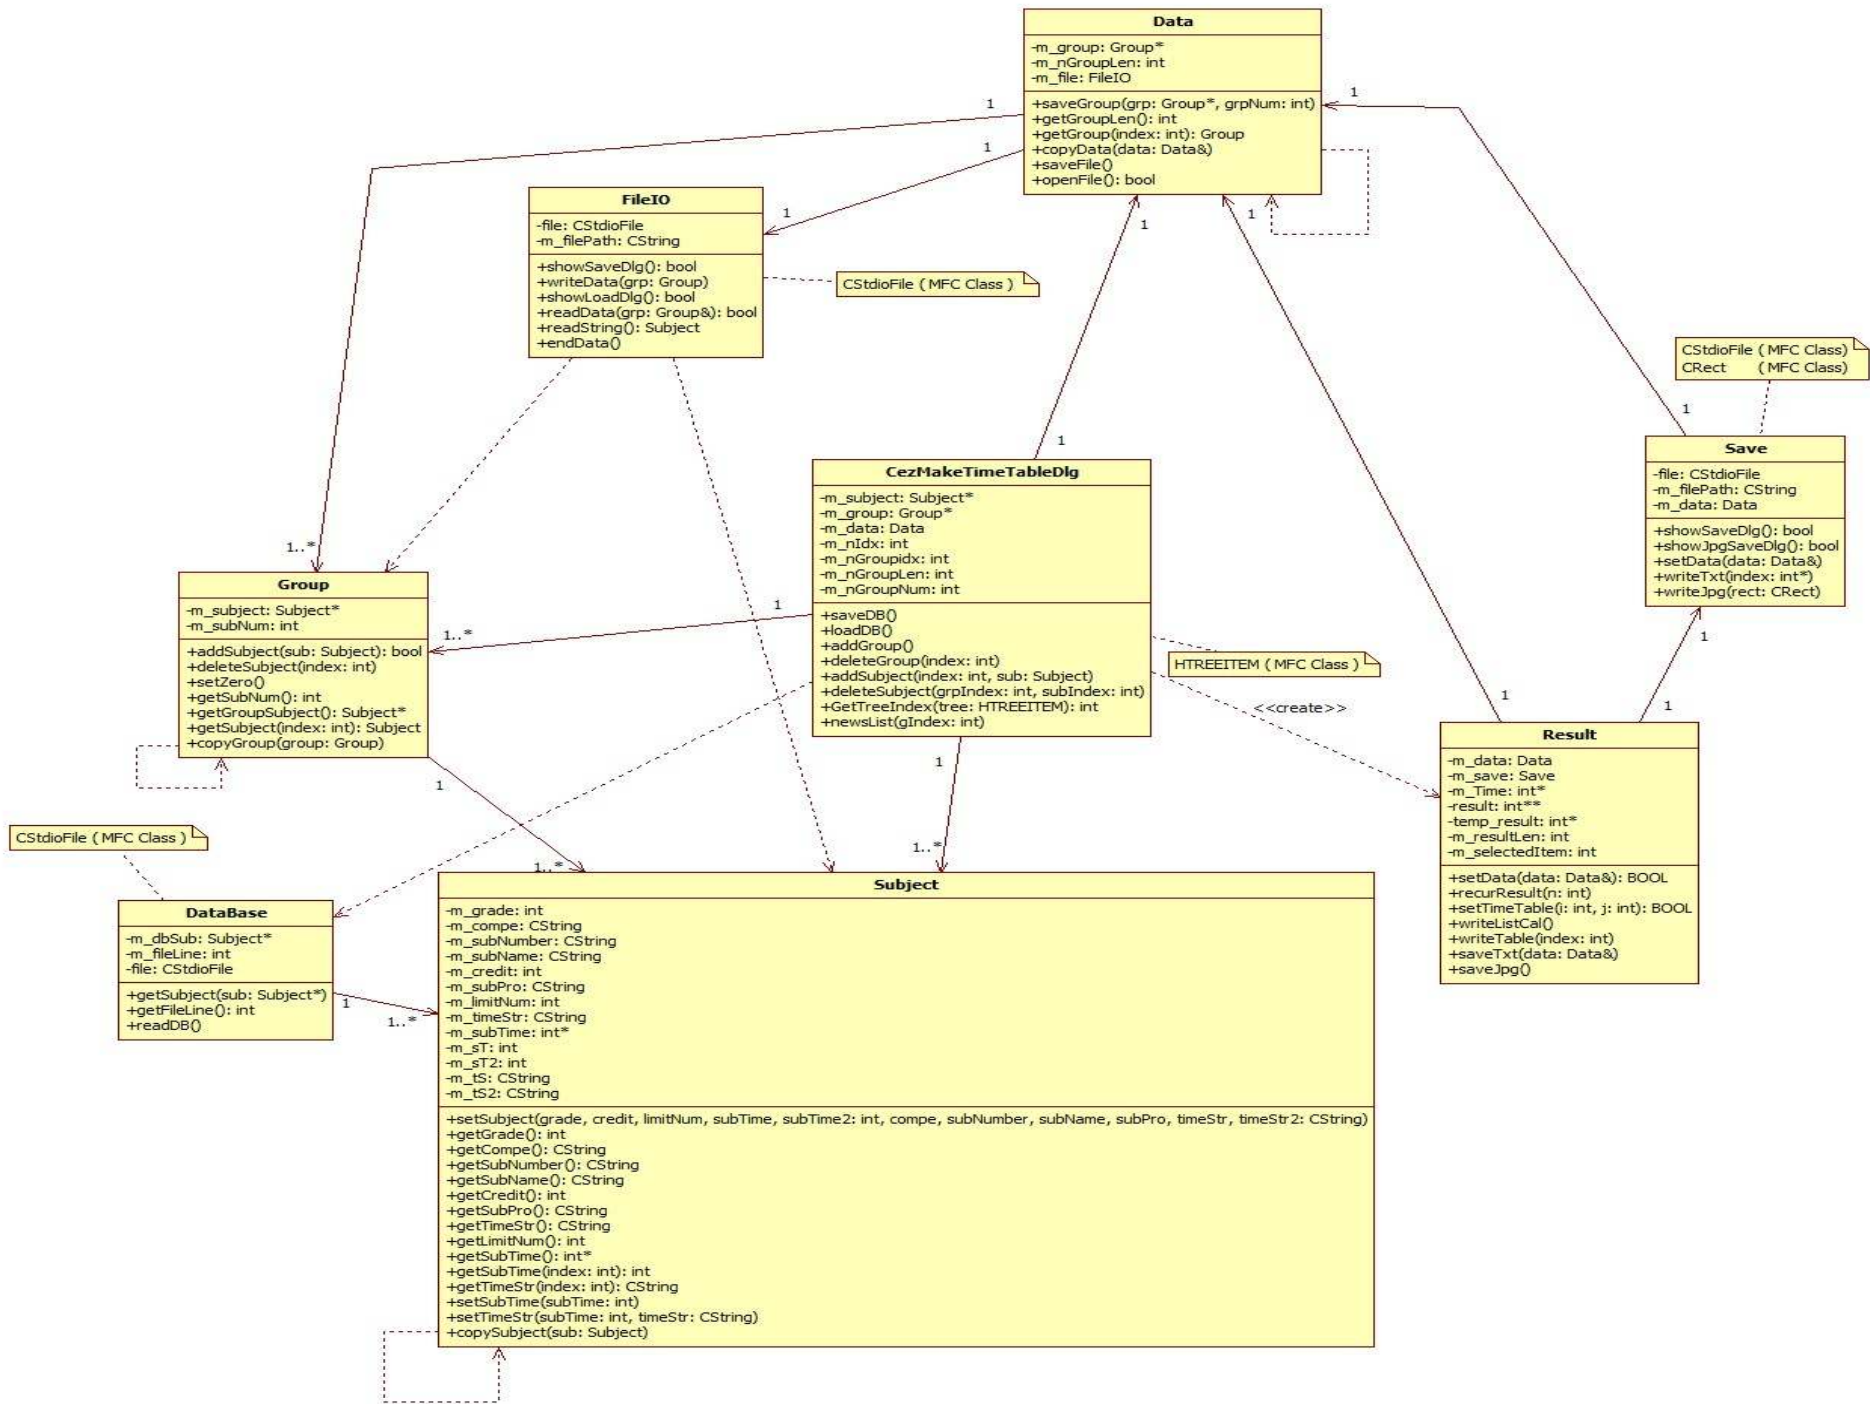

recurResult

saveFile

ShowSaveDlg

saveGroup

setData

setSubject

setSubTime

setTimeStr

setTimeTable

showJpgSaveDlg

showLoadDlg

showSaveDlg

writeData

writeJPG

writeTable

writeTxt

CLASS DIAGRAM

THANK YOU