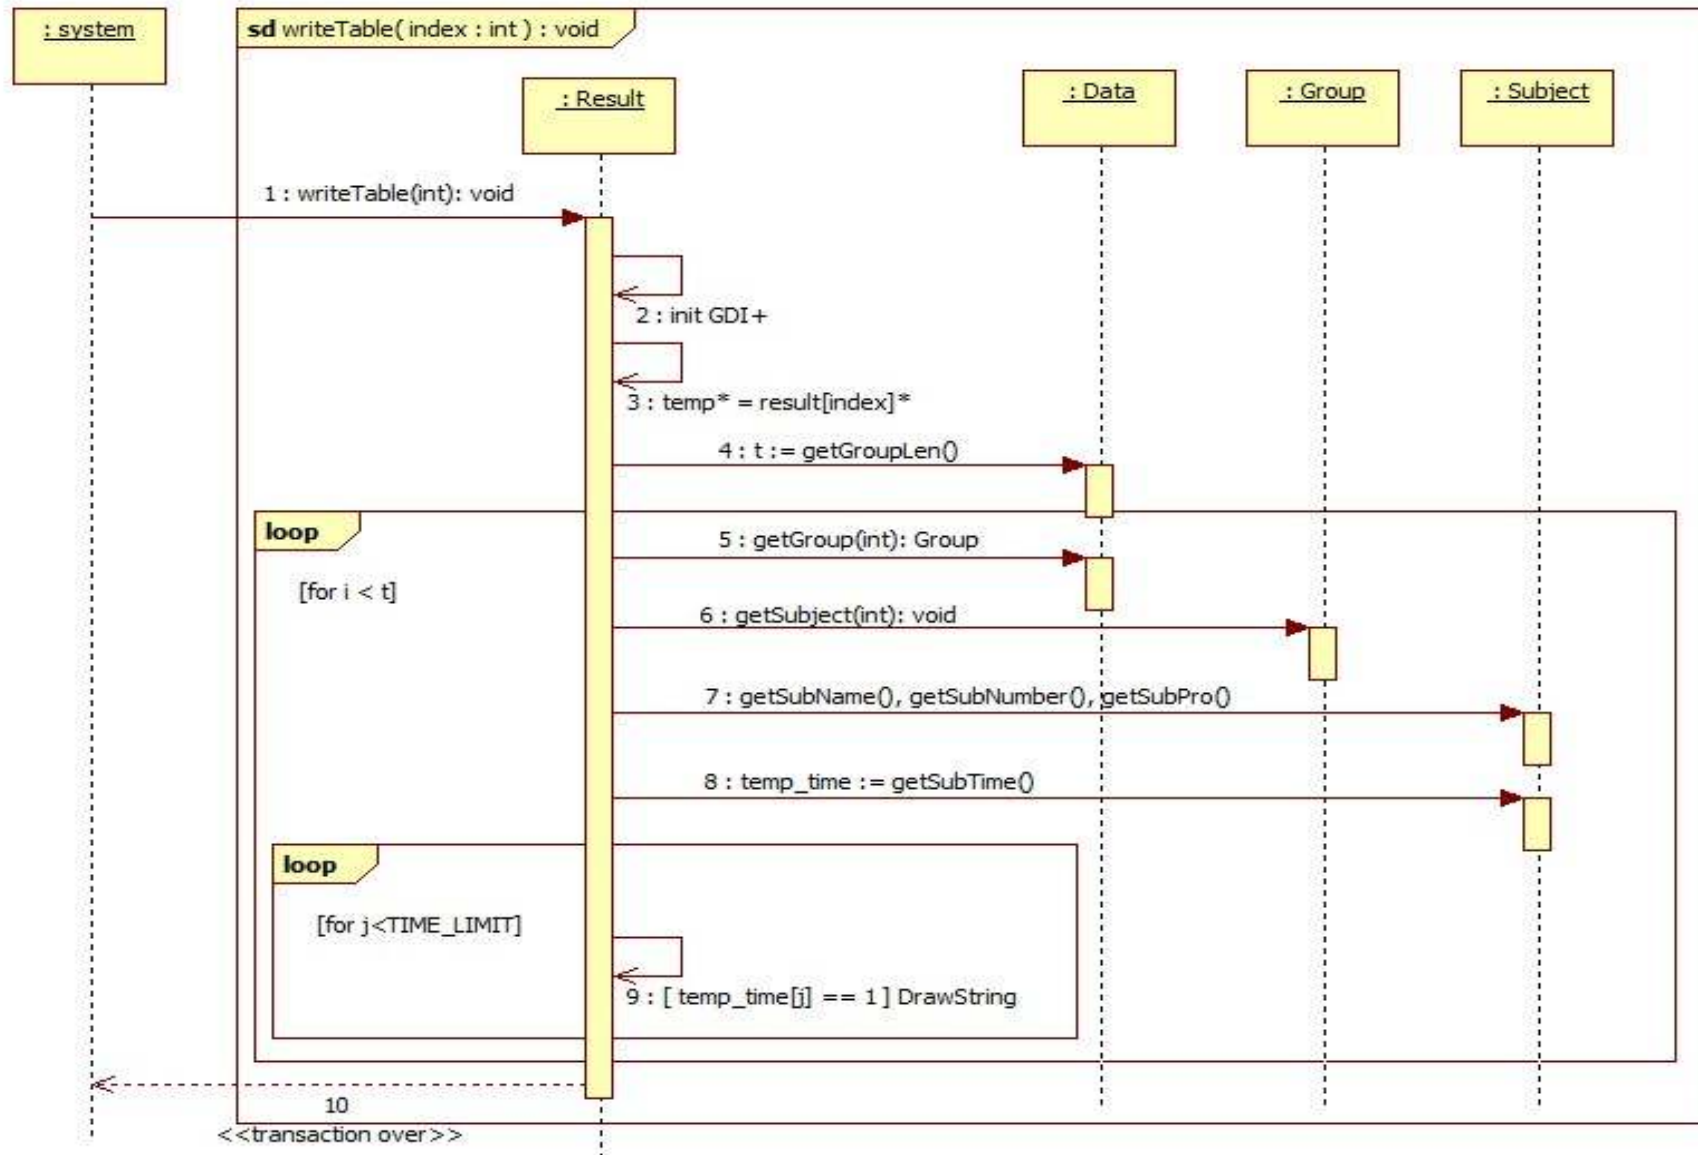

recurResult

saveFile

ShowSaveDlg

saveGroup

setData

setSubject

setSubTime

setTimeStr

setTimeTable

showJpgSaveDlg

showLoadDlg

showSaveDlg

writeData

writeJPG

writeTable

writeTxt

CLASS DIAGRAM

THANK YOU